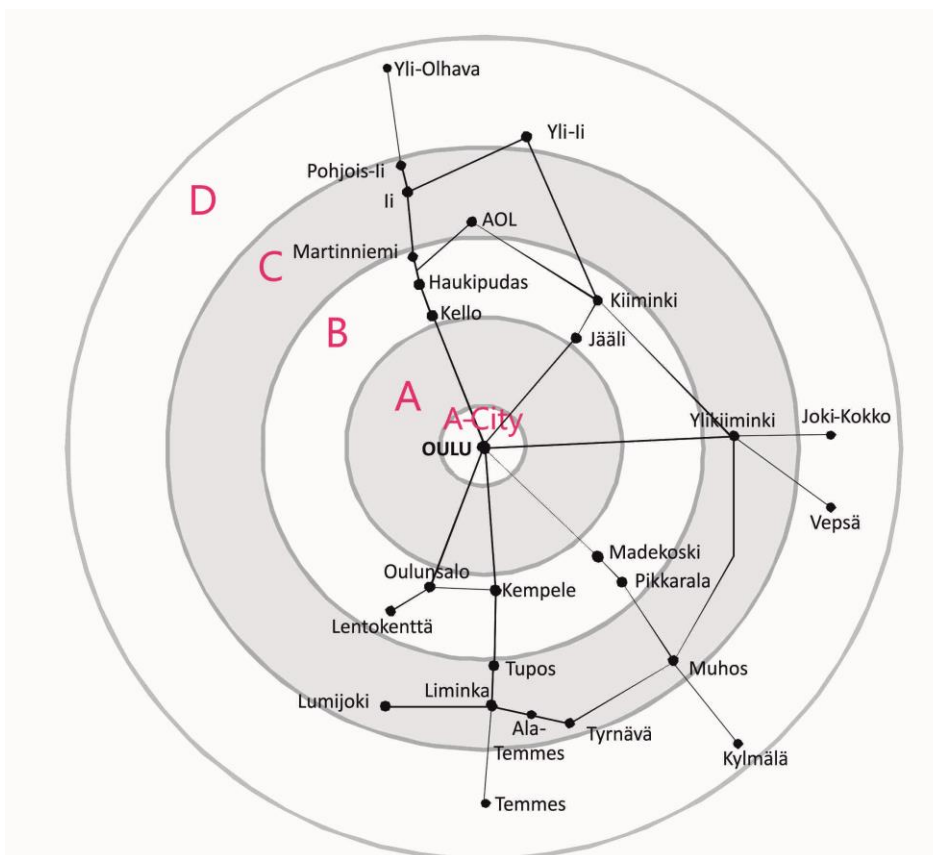

## The new travel card in public transport is called Waltti

Waltti travel card will be introduced in buses 3.8.2015, but you can already purchase it in advance.

### Waltti ticketing system in short

The new Waltti travel card facilitates daily travel. Using the service and paying fares is made easy.

You can purchase single tickets from the bus, but travelling is always cheaper with travel card. [We recommend you to purchase Waltti travel card online](#). You can load 30-day season tickets or value to your travel card. Travel card can also be bought from Oulu10 service point, but ordering online saves you from possible queuing at the service point.

Public transport system Oulun joukkoliikenne is divided up into zones from A to D that radiate from the centre. The urban area within about 10 km radius from the citycentre is zone A and the regions further from that are B, C and D. Nearly all the hotels, University of Oulu and the main sights are in zone A. The airport is in zone B. The number of zones you travel through during your trip will determine your fare.

## Tickets that are loaded onto Waltti travel card